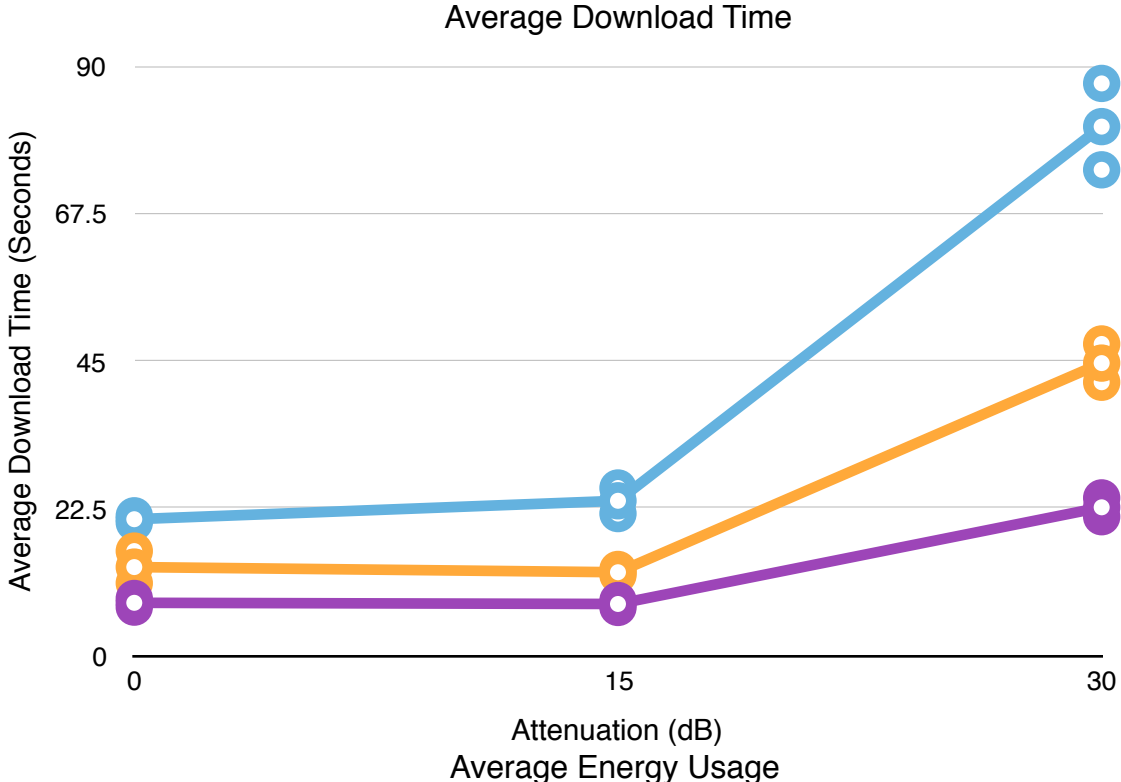

Test Set 1 (5 MB download): Purple
Test Set 2 (10 MB download): Orange
Test Set 3 (20 MB download): Blue

Average Throughput