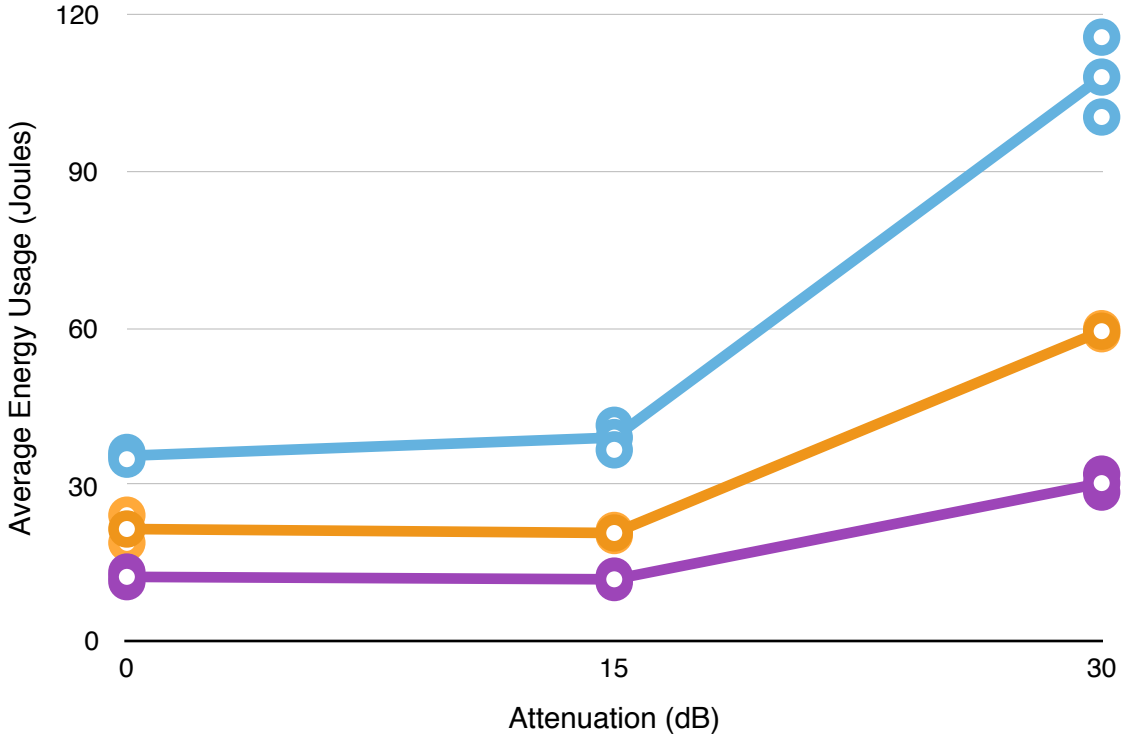

Test Set 1 (5 MB download): Purple
Test Set 2 (10 MB download): Orange
Test Set 3 (20 MB download): Blue

Average Throughput